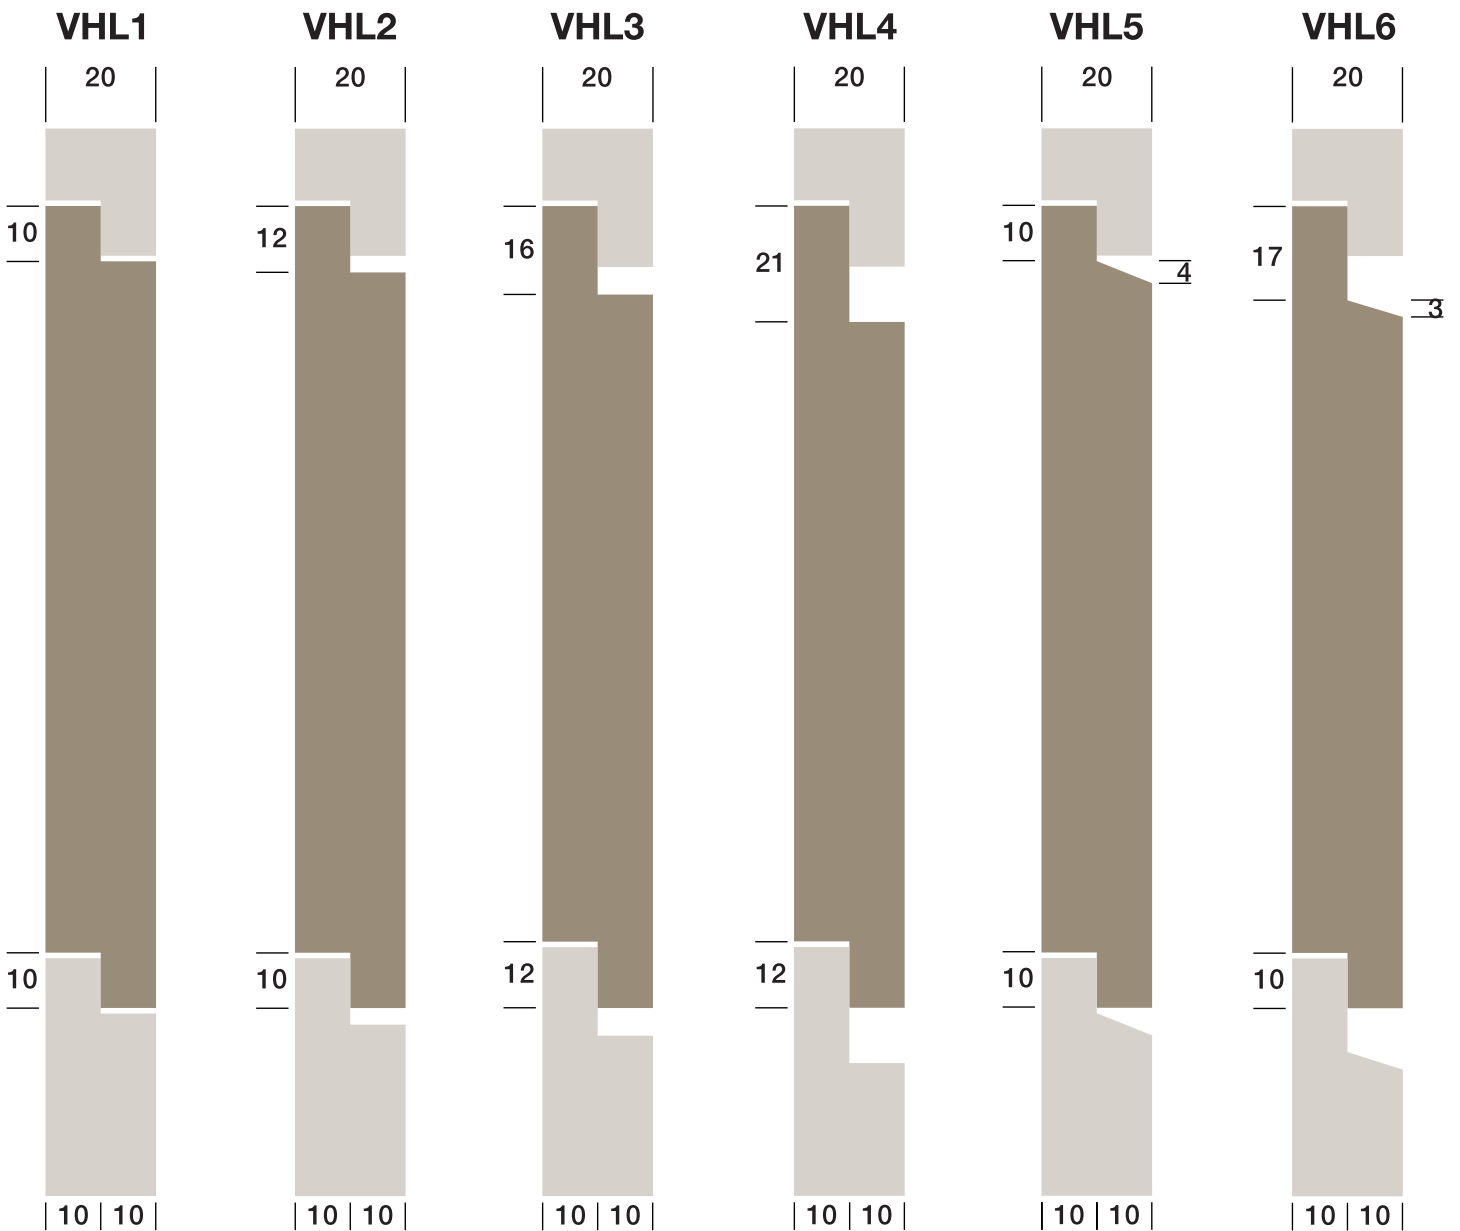

Cladding profiles

All measurements in mm. Profiles based on 145mm depth, unless otherwise stated. Drawings to scale – not actual size.

Cladding profiles

All measurements in mm. Profiles based on 145mm depth, unless otherwise stated. Drawings to scale – not actual size.

Cladding profiles

All measurements in mm. Profiles based on 145mm depth, unless otherwise stated. Drawings to scale – not actual size.