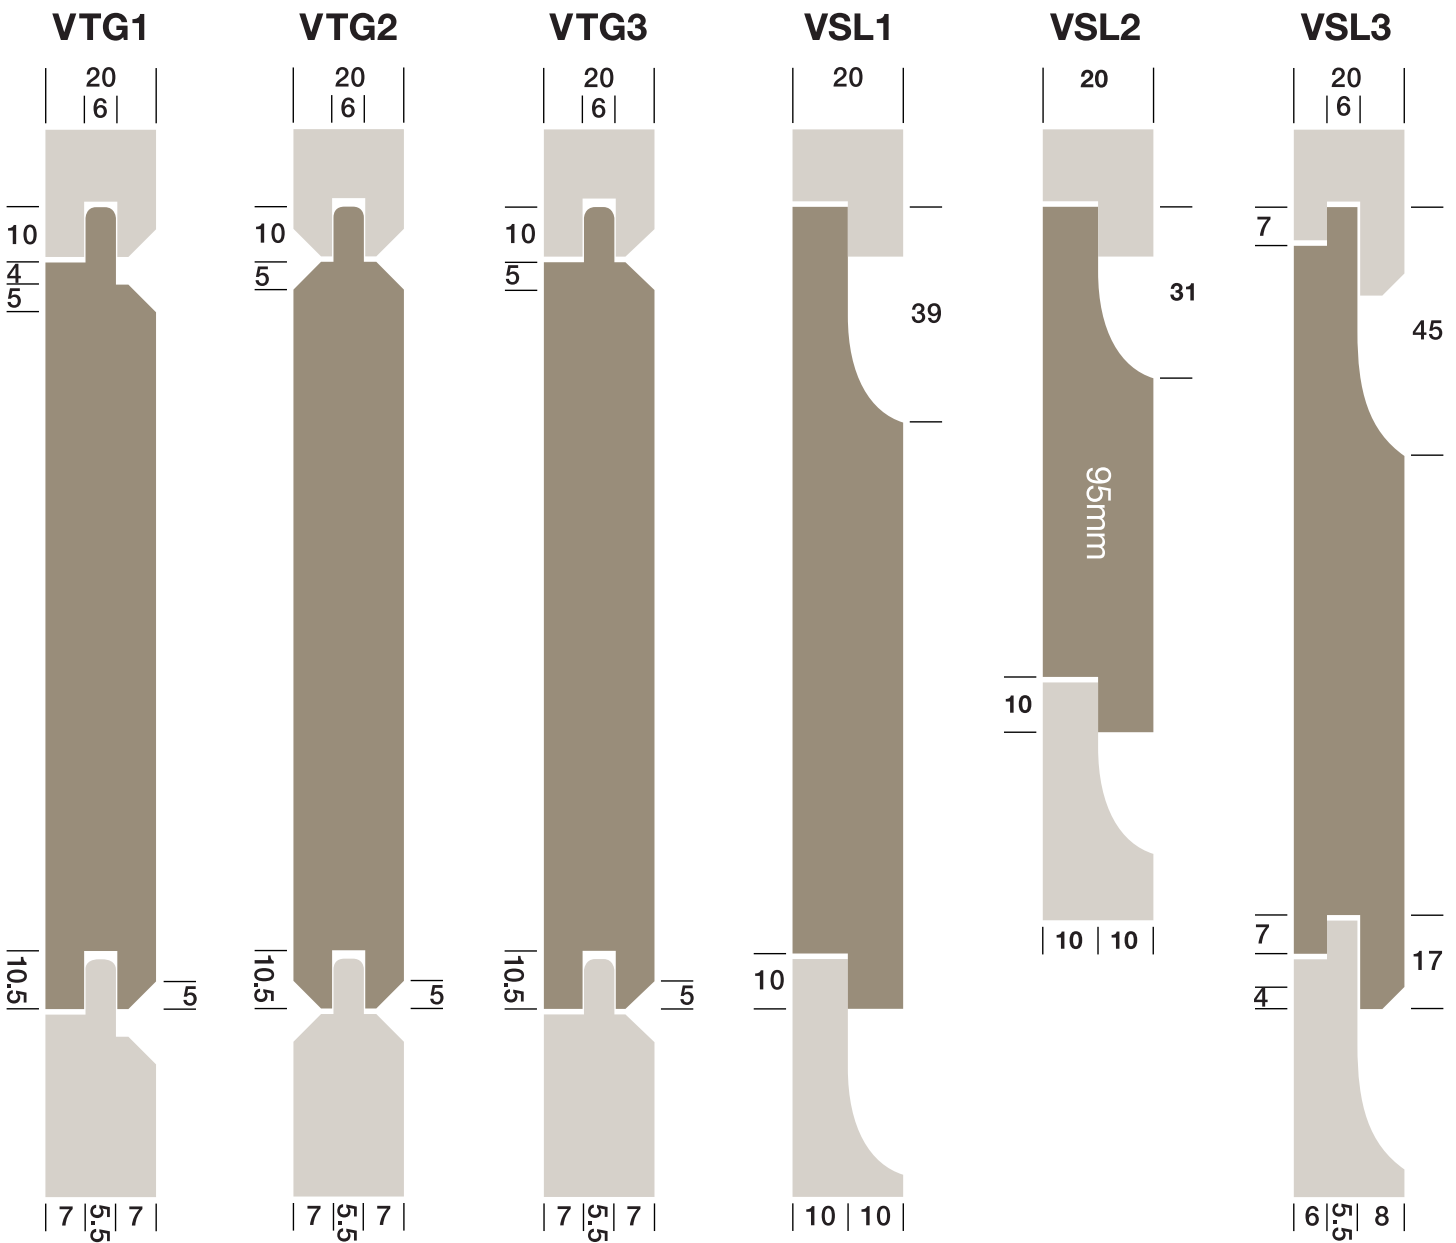

Cladding profiles

All measurements in mm. Profiles based on 145mm depth, unless otherwise stated. Drawings to scale – not actual size.

Cladding profiles

All measurements in mm. Profiles based on 145mm depth, unless otherwise stated. Drawings to scale – not actual size.

Cladding profiles

All measurements in mm. Profiles based on 145mm depth, unless otherwise stated. Drawings to scale – not actual size.